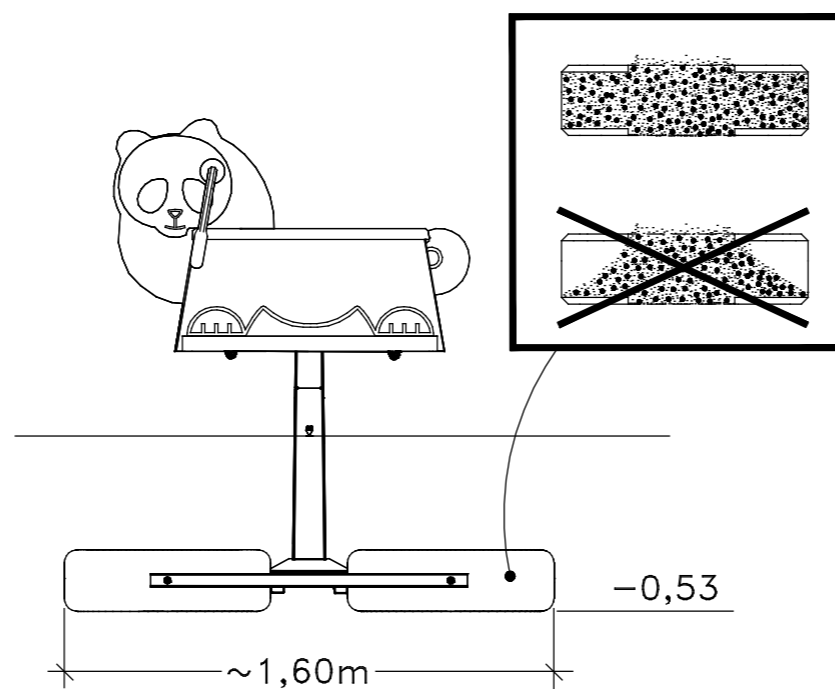

HAGS ANEBY, SWEDEN
+46(0)380-47300
www.hags.com

Rocking equipment
121550
1(3)

ACJ DN 2012-09-18 5